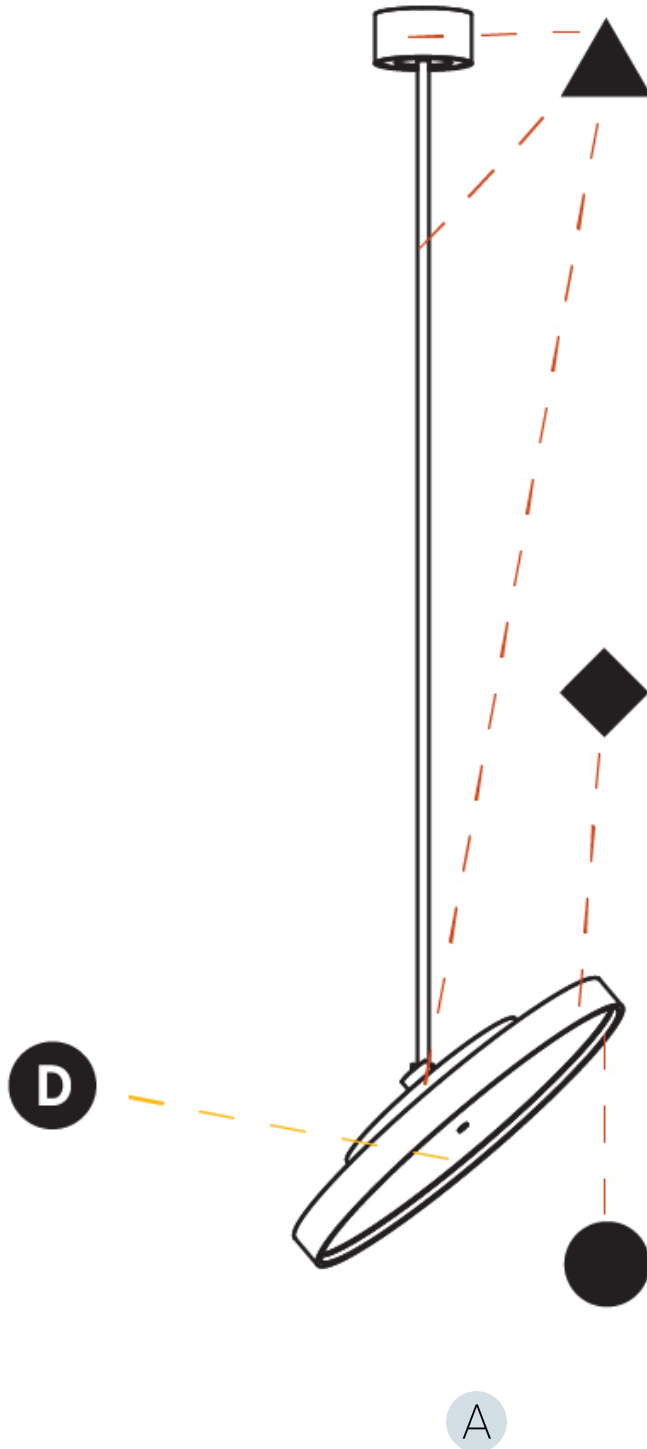

SIGN DIVA FLEX KORONA SUSPENSION

A30866-

PROJECT
TYPE
SPECIFIER
QUANTITY
DATE