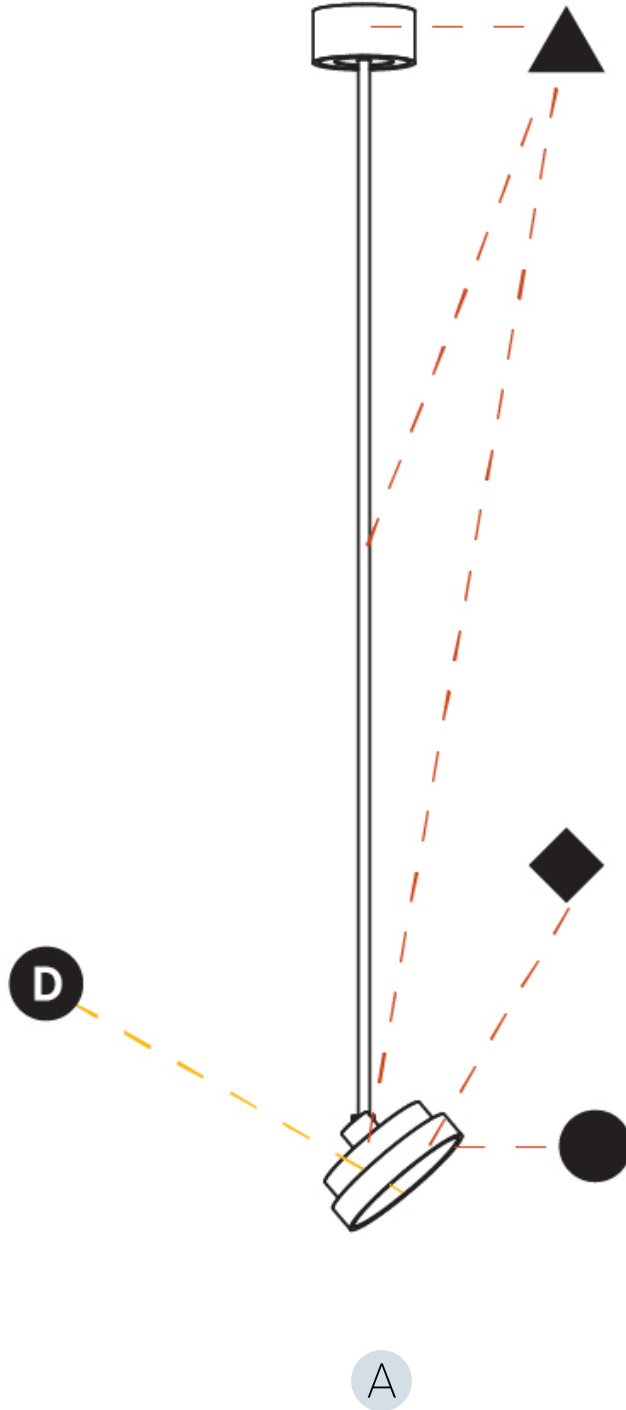

SIGN DIVA FLEX KORONA SUSPENSION

A30862-

PROJECT _____

TYPE _____

SPECIFIER _____

QUANTITY _____

DATE _____